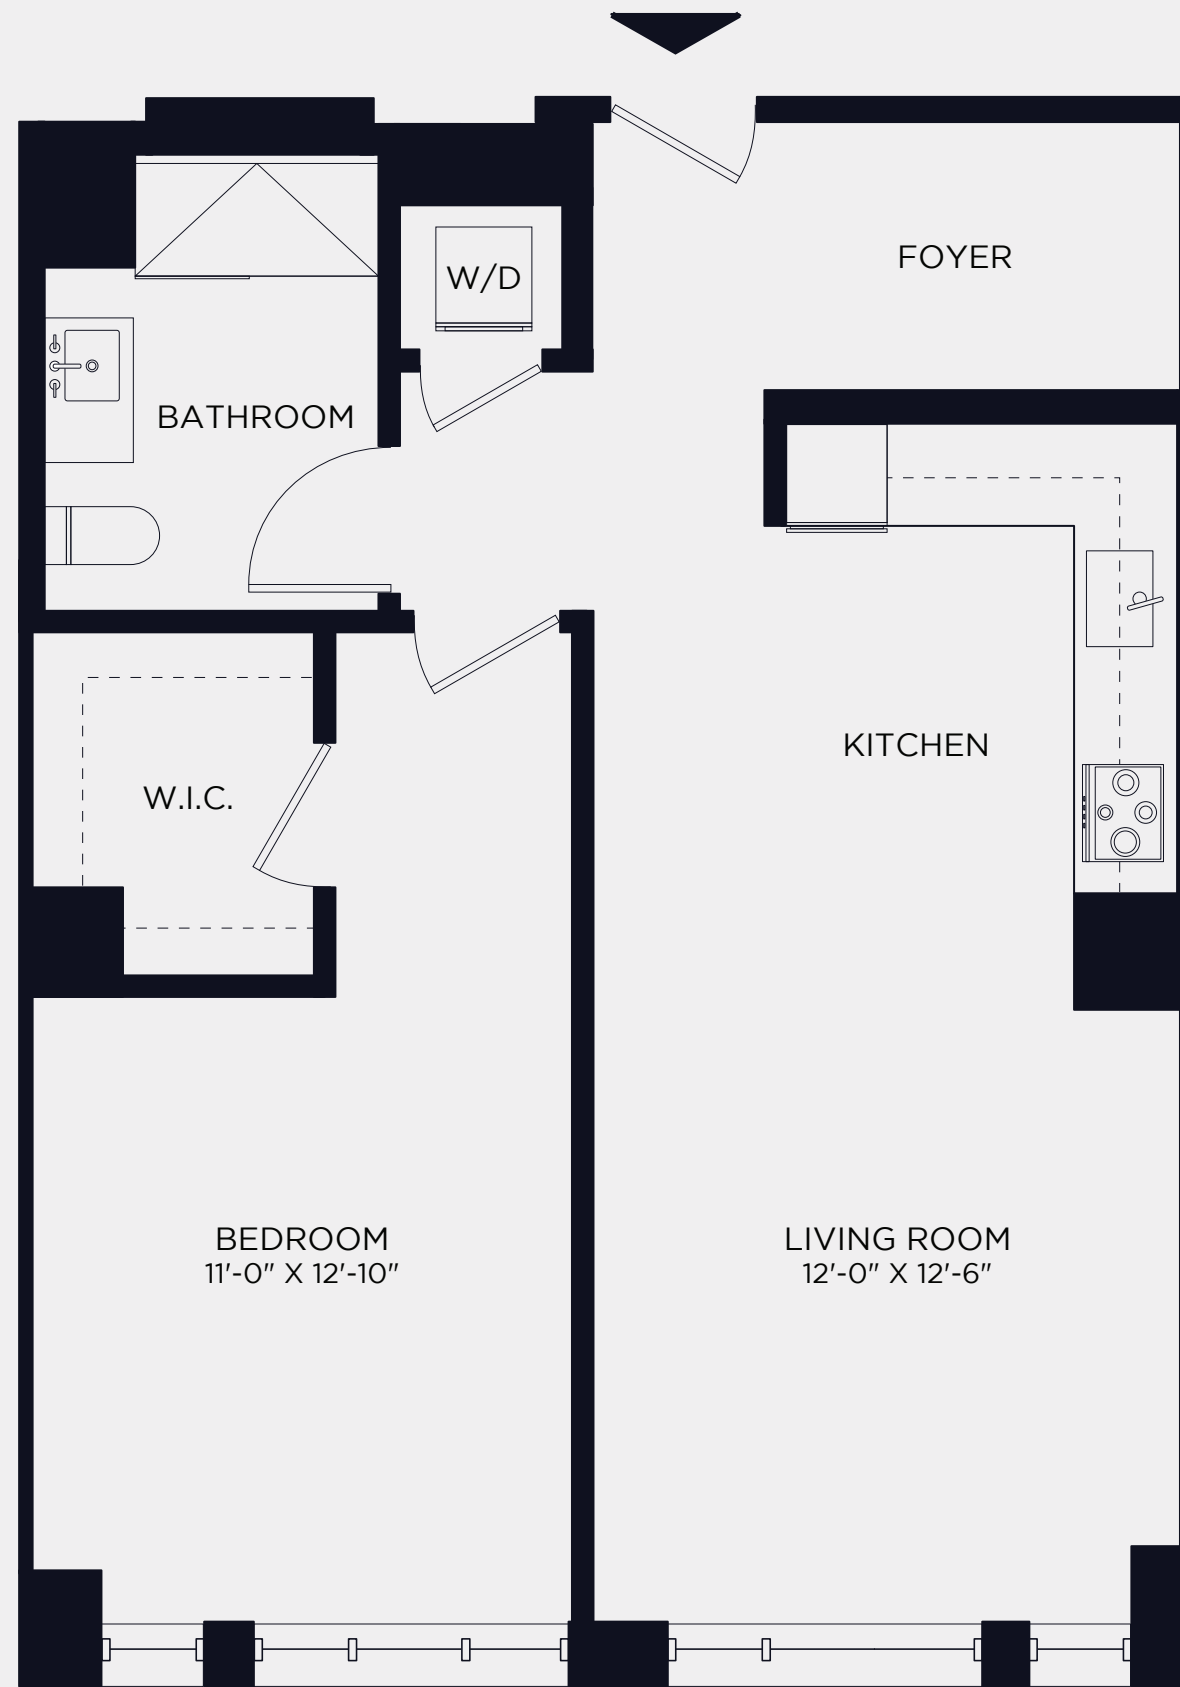

GALLERIA
ON PROVOST

SERHANT.
NEW DEVELOPMENT

“ART OF LIVING”

UNIT 6G

1 BEDROOM
1 BATH
770 SQ FT 72 SM